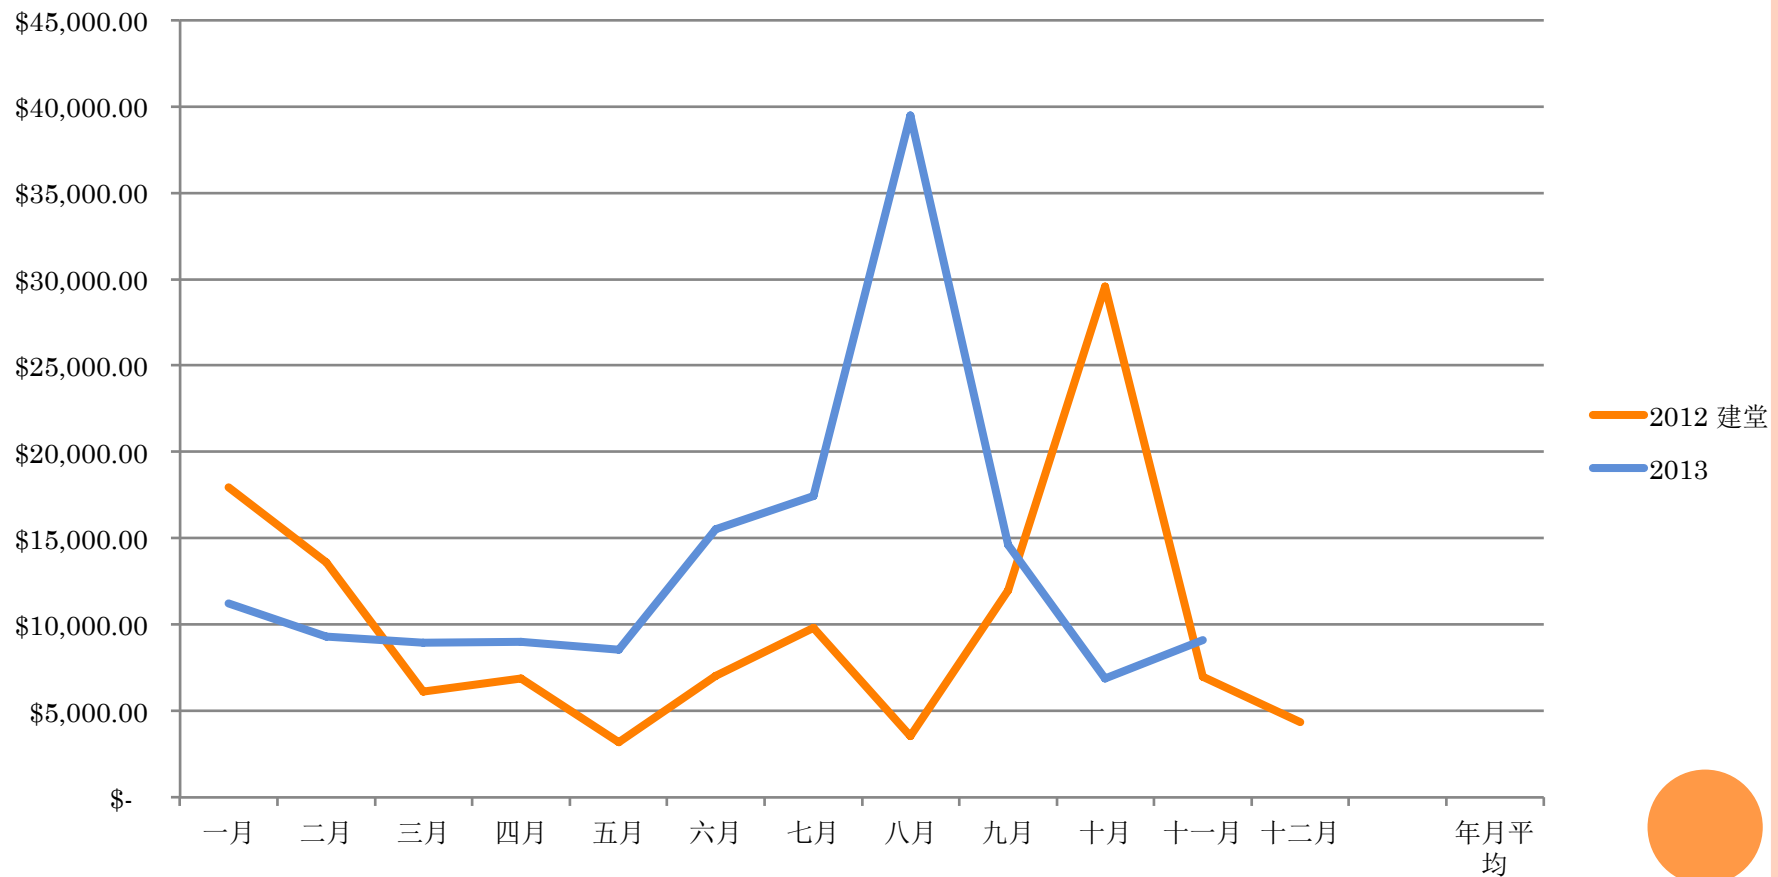

Monthly average of 2012: \$ 10080.74

每月兩區平均奉獻額增加\$ 3561.09

Increased by \$ 3561.09

建堂奉獻 2012 & 2013

Church building fund 2012 & 2013

2012 Ave 每月平均 \$10080.74

2013 Ave 每月平均 \$ 9414.40

二、牧養提升