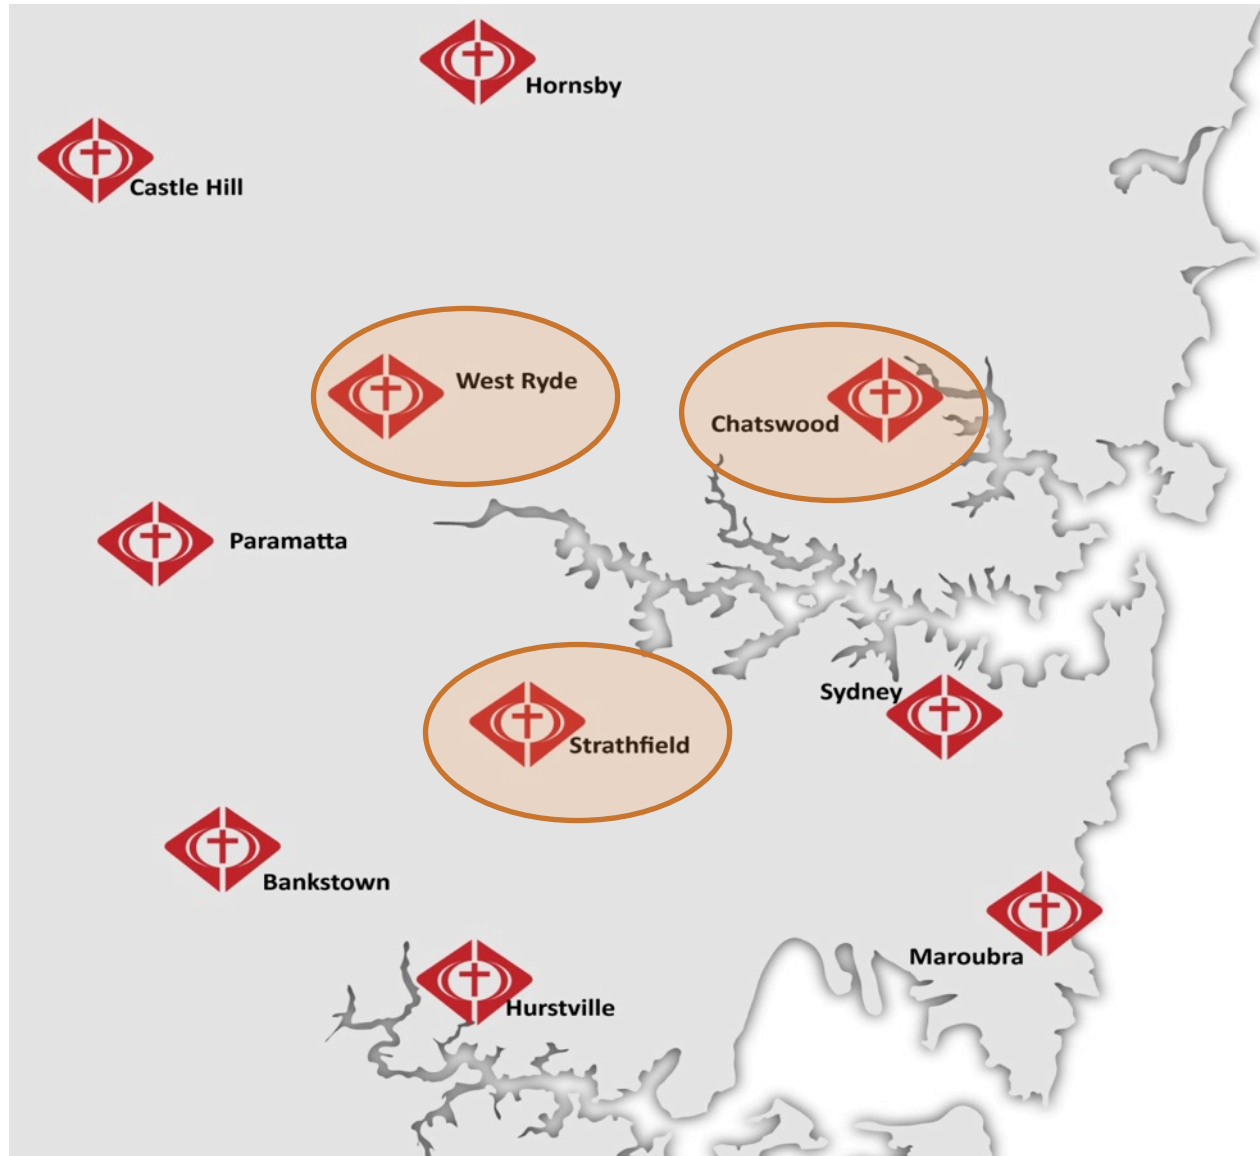

西門彼得就去，把網拉到岸上，那網滿了大魚，共一百五十三條。魚雖這樣多，網卻沒有破。

Simon Peter climbed aboard and dragged the net ashore. It was full of large fish,153, but even with so many the net was not torn.

『1503』 植堂策略

『1503』 CHURCH PLANTING STRATEGY